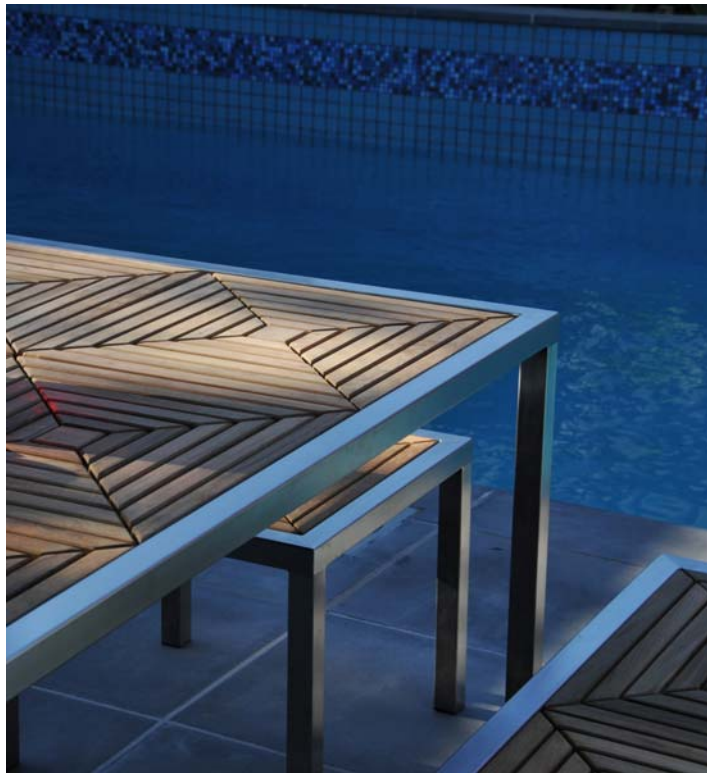

- DOMESTIC & COMMERCIAL USE
- 316 MARINE GAUGE AVAILABLE
- TEAK WOOD FROM RESPONSIBLY MANAGED
- SAKKHO® BRANDED VERSATILE TEAK TILES
- AUSTRALIAN MADE FRAME
- MADE TO ORDER