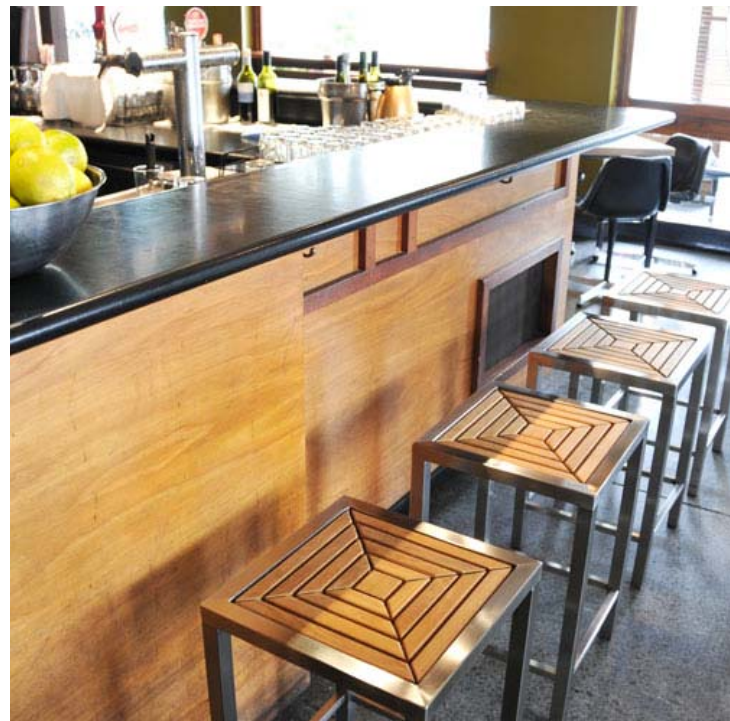

Sakkho
www.sakkho.com

Any errors, omissions are unintentional.
Copyright©Sakkho. All rights reserved.